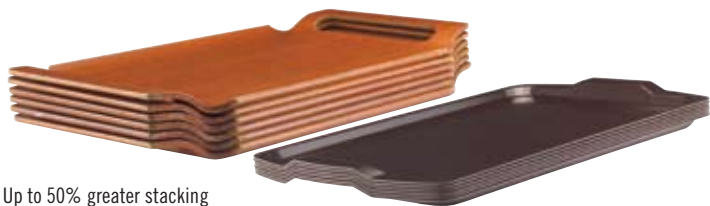

# Serve In Modern Style

**New!**

- Contemporary Design
- Lightweight yet Durable
- Easy to Clean

**CAMBRO**  
TRUSTED FOR GENERATIONS™

# Modern and Functional

Introducing a contemporary room service tray that is attractive, efficient and easy to clean. Our new room service trays are lightweight so they are safer for servers to carry, yet durable enough to handle heavy weight loads. Large surface area maximizes interior space to accommodate a variety of food, beverage and dinnerware options. Low profile rim around the entire tray ensures that spills are contained on the surface of the tray. Sleek, contemporary design in brushed steel, venge and walnut finishes complement most hotel room interiors.

Up to 50% greater stacking capacity than comparable wood trays

- Lightweight, weighs up to 30% less than wood room service trays
- Dishwasher safe once a day, easily wipes clean saving time and labor
- Standard 14" x 19" tray mat can be used on the surface of the tray