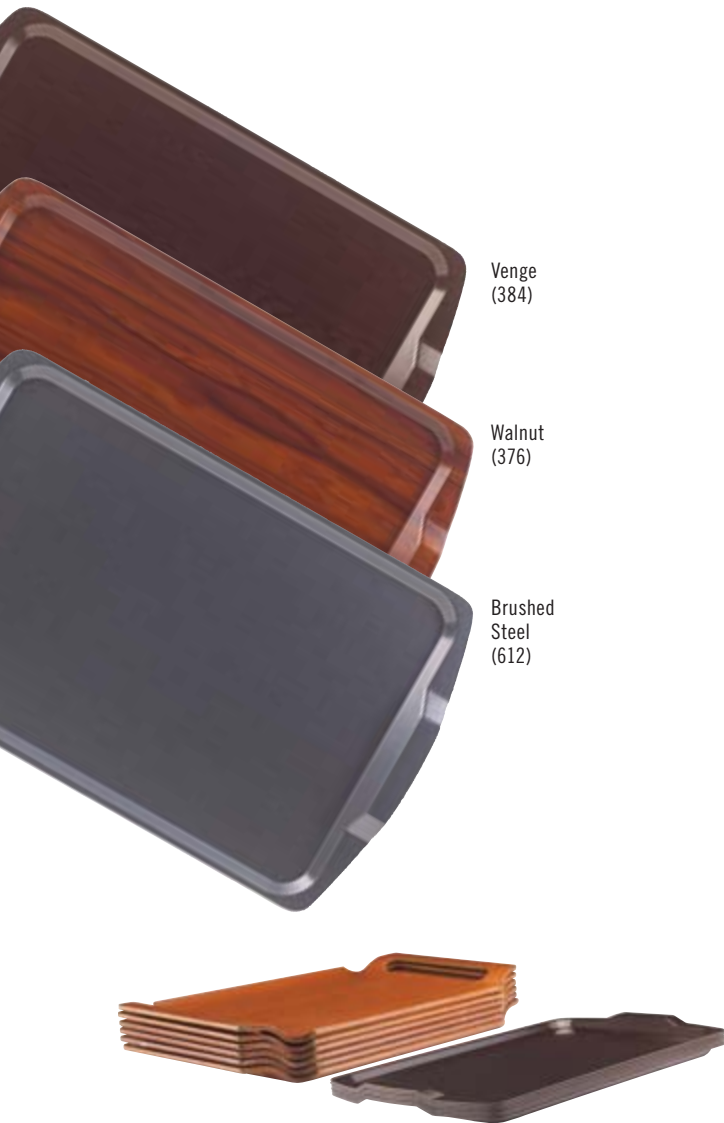

HOTEL ROOM SERVICE TRAY

- Lightweight, weighs up to 30% less than wood room service trays.
- Dishwasher safe once a day, easily wipes clean. Saves time and labor.
- Standard 14" x 19" tray mat can be used on the surface of the tray.

Colors: Brushed Steel (612), Venge (384), Walnut (376).

NSF listed for splash zone only.

Venge
(384)

Walnut
(376)

Brushed
Steel
(612)

Up to 50% greater stacking capacity than comparable wood trays.

CODE	OUTER DIMENSION	INNER DIMENSION
1525RST	15½" x 25"	14" x 21"