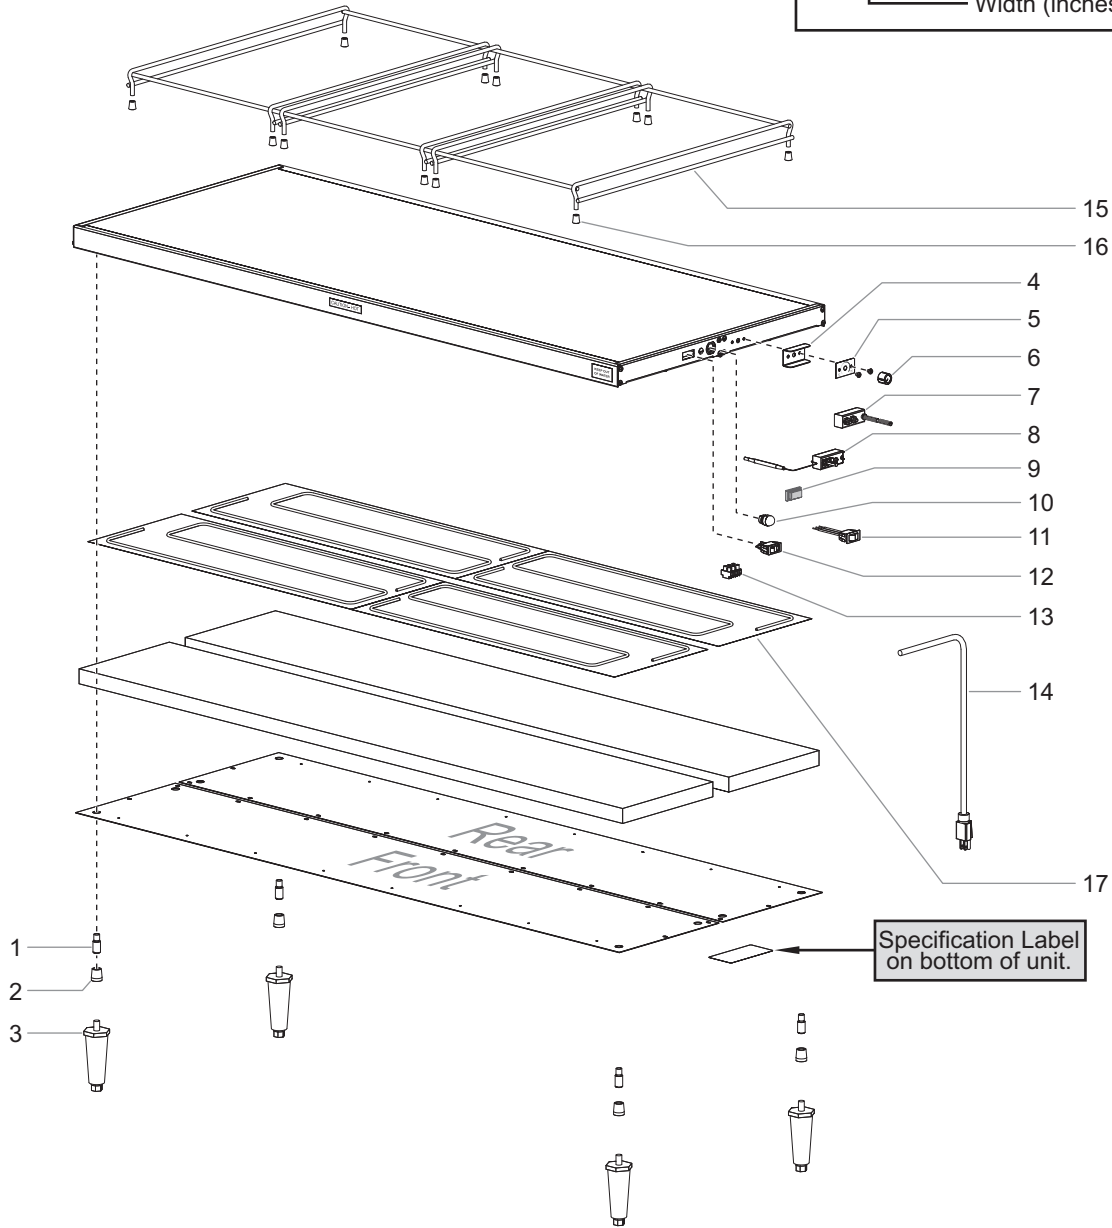

HATCO GLO-RAY® HEATED SHELVES
GRS Series

Model Designation
GRS - XX - X

Glo-Ray
Heated Shelf

Depth:
A = 6" (152 mm)
B = 7-3/4" (197 mm)
C = 9-3/4" (248 mm)
D = 12" (305 mm)
E = 13-3/4" (349 mm)
F = 15-1/2" (394 mm)
G = 15-3/4" (400 mm)
H = 17-1/2" (445 mm)
I = 19-1/2" (495 mm)
J = 21-1/2" (546 mm)
K = 23-1/2" (597 mm)
L = 25-1/2" (648 mm)

Width (inches)