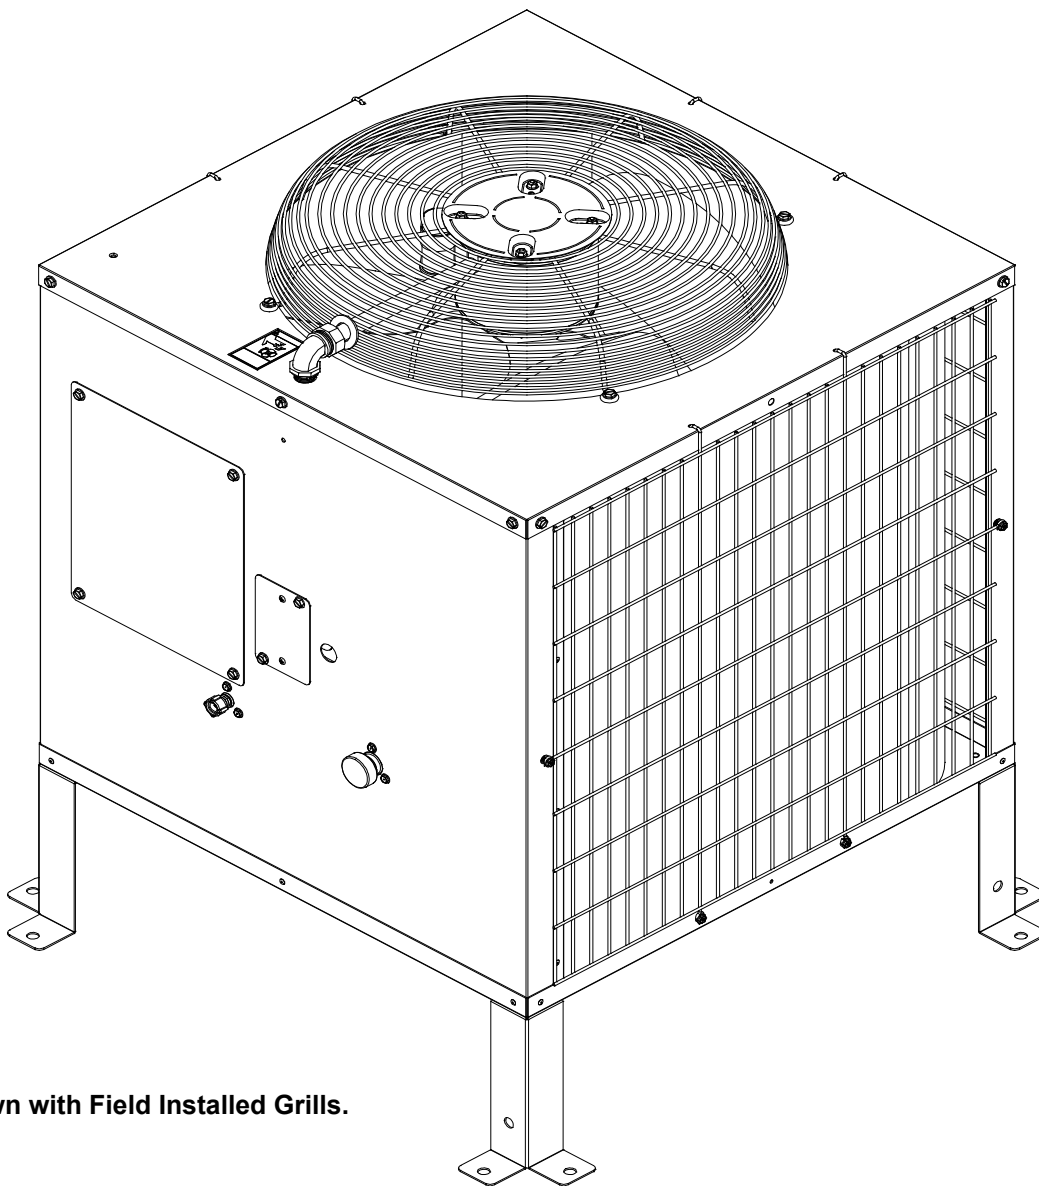

**SERVICE PARTS MANUAL
REMOTE CONDENSERS
RCA1001, RCA1061
RCA2061, RCA3061
RGA1001-HM, RGA1061-HM**

Note: Shown with Field Installed Grills.

This parts list contains the service parts available for the following remote condensers.