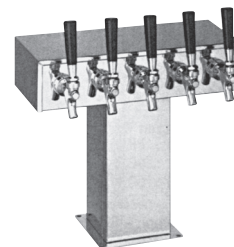

## WINE CERTIFIED TAPPING COMPONENTS

Part No.	Description
67740	Tubing, Flavorloc, 1/4" I.D.
67747	Coupler, Keg, Lever Handle 304SS Probe
67748	Tailpiece for 1/4" I.D., 304SS, Serrated
630SS	Faucet, 304SS Forward Sealing
67750	Connector, Wine, 1/4" I.D. x 5' long, Cleveland Connector (1 end)
67754	Union, 1/4" x 1/4", 304SS, Serrated

## WINE CERTIFIED DISPENSING HEADS

Part No.	Description
858-304SS	Draft Arm, Air-Cooled, 1 Fct, 304SS Fct, Polished Chrome Finish
858-304SS	Draft Arm, Air-Cooled, 2 Fct, 304SS Fct, Polished Chrome Finish
3722-304SS	Draft Arm, Air-Cooled, 3 Fct, 304SS Fct, Polished Chrome Finish
3780-2W-304SS	Tee Tower, Air-Cooled, 2 Fct, 304SS Fct, Stainless Steel Finish
3780-3W-304SS	Tee Tower, Air-Cooled, 3 Fct, 304SS Fct, Stainless Steel Finish
3780-4W-304SS	Tee Tower, Air-Cooled, 4 Fct, 304SS Fct, Stainless Steel Finish
3780-5W-304SS	Tee Tower, Air-Cooled, 5 Fct, 304SS Fct, Stainless Steel Finish
3890-1B	Lucky Tower, Air-Cooled, 1 Fct, 304SS Fct, Polished Chrome Finish
3890-2B	Lucky Tower, Air-Cooled, 2 Fct, 304SS Fct, Polished Chrome Finish
3895-3B	Panther Tower, Air-Cooled, 3 Fct, 304SS Fct, Polished Chrome Finish
3895-4B	Panther Tower, Air-Cooled, 4 Fct, 304SS Fct, Polished Chrome Finish

Tee Tower  
(5 faucet, shown)

Draft Arm  
(2 faucet, shown)

Lucky Tower  
(2 faucet, shown)

Panther Arm  
(3 faucet, shown)

Order online at [perlick.com](http://perlick.com) or by phone at (800) 558-5592