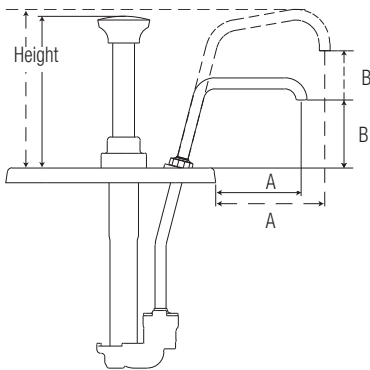

Stainless Steel Slim Fountain Jar Pumps
 Models CP-200 Slim, FP-200V Slim, FP-200 Slim, CP-F Slim, FP-V Slim, FP Slim, FPV-DI Slim, FP-DI Slim, TP-200V Slim & TP-V Slim

Purposefully made to last.

Stainless Steel Slim Fountain Jar Pumps—1 1/2 qt
 Models CP-200 Slim, FP-200V Slim, TP-200V Slim & FP-200 Slim

CP-200 Slim, FP-200V Slim, TP-200V Slim & FP-200 Slim

order quantity	dispenses	model/item	application	lid only	pump & lid fit	full portion	dim above jar (H x W x D)	weight	dim a	dim b
<input type="checkbox"/>		CP-200 Slim 85330		83196	1 1/2 qt fountain jar, shallow (1.4L)	1 oz 30 mL	5 1/8" x 3 1/16" x 7 1/8" 13 x 7.8 x 18.1 cm	3 lb 1.4 kg	3 7/8" 9.8 cm	4 1/16" 10.3 cm
<input type="checkbox"/>		FP-200V Slim 85310		83188	1 1/2 qt fountain jar, shallow (1.4L)	1 oz 30 mL	5 1/8" x 3 1/16" x 7 1/8" 13 x 7.8 x 18.1 cm	3 lb 1.4 kg	2 7/8"	2 5/16"
<input type="checkbox"/>		NEW TP-200V Slim 86770		85462					7.3 cm	5.9 cm
<input type="checkbox"/>		FP-200V Slim 85350		83192	1 1/2 qt fountain jar, shallow (1.4L) (slanted)		5 1/8" x 3 1/16" x 7 1/8" 13 x 7.8 x 18.1 cm	3 lb 1.4 kg	2 1/8" 5.4 cm	2 7/8" 7.3 cm

Server's Slim Fountain Jars

High-impact polypropylene fountain jars feature molded-in feet to prevent tipping during filling. Tabs and side slots allow lids to fit securely; front notch allows lid to close over ladle or spoon handle. Fountain jars can be dropped into a countertop cutout, or placed into a topping station or fountainette. Cutout dimensions are 2 13/16" x 7" (7.1 x 17.8 cm) for both shallow and deep jars.