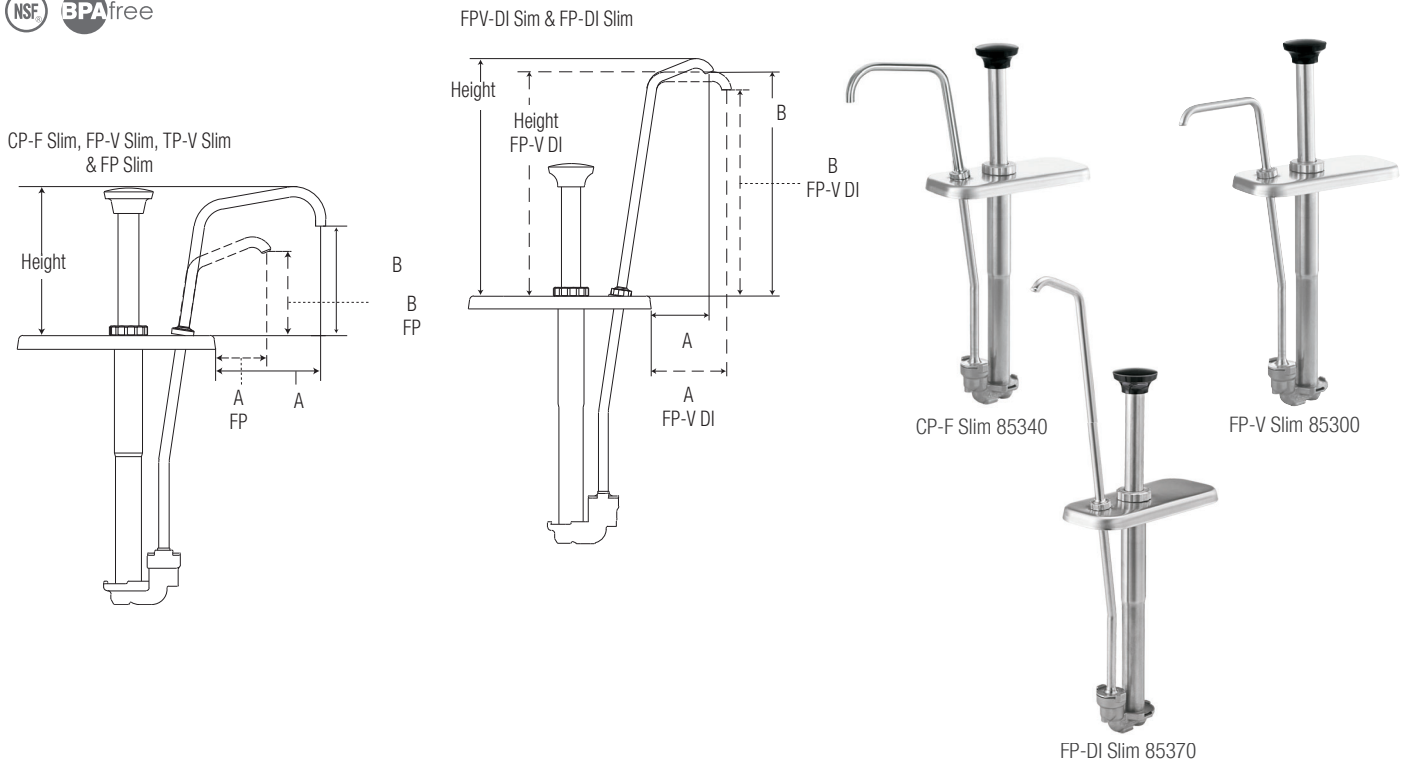

Get out all the good.

Stainless Steel Slim Fountain Jar Pumps—2 qt Models CP-F Slim, FP-V Slim, TP-V Slim, FPV-DI Slim, FP Slim & FP-DI Slim

SPECIFIER STATEMENT

85340 | 85300 | 86780 | 85380 | 85360 | 85370: Server Products stainless steel pumps for 2 qt (1.9 L) fountain jars dispense thin, thick, or thicker craft sauces from a countertop station or slanted fountainette. 1 1/4 oz (37 mL) maximum portion can reduce in 1/8 oz (3.7 mL) increments. NSF listed, clean-in-place certified and BPA Free. Two-year warranty. Ships FOB Richfield, WI 53076.

DISPENSES		THIN fountain syrups • oils • hot sauce
		THICK ketchup • mustard • mayonnaise • bbq
		THICKER tartar sauce • crafted sauces
APP		AMBIENT
		COLD
		HOT

order quantity	dispenses	model/item	application	lid only	pump & lid fit	full portion	dim above jar (H x W x D)	weight	dim a	dim b
☐		CP-F Slim 85340		83195	2 qt fountain jar, deep (1.9L)	1 1/4 oz 37 mL	5 1/8" x 3 1/16" x 7 1/8" 13 x 7.8 x 18.1 cm	3 lb 1.4 kg	3 7/8" 9.8 cm	4 1/16" 10.3 cm
☐		FP-V Slim 85300		83187	2 qt fountain jar, deep (1.9L) (use DI model for drop-in)	1 1/4 oz 37 mL	5 1/8" x 3 1/16" x 7 1/8" 13 x 7.8 x 18.1 cm	3 lb 1.4 kg	2 7/8"	2 9/16"
☐		NEW TP-V Slim 86780		85457					7.3 cm	6.5 cm
☐		FPV-DI Slim 85380		83194			9 1/4" x 3 1/16" x 7 1/8" 23.5 x 7.8 x 18.1 cm		3" 7.6 cm	8 1/2" 21.6 cm
☐		FP Slim 85360		83191	2 qt jar, deep (slanted) (1.9L) (use DI model for drop-in)	1 1/4 oz 37 mL	5 1/8" x 3 1/16" x 7 1/8" 13 x 7.8 x 18.1 cm	3 lb 1.4 kg	1 7/8" 4.8 cm	3" 7.6 cm
☐		FP-DI Slim 85370		83193			9 5/16" x 3 1/16" x 7 1/8" 23.7 x 7.8 x 18.1 cm		2 1/4" 5.7 cm	8 3/4" 22.2 cm

Dispensers above fit a slim fountain jar, **sold separately**; available in white, black and orange (featured on p 4).